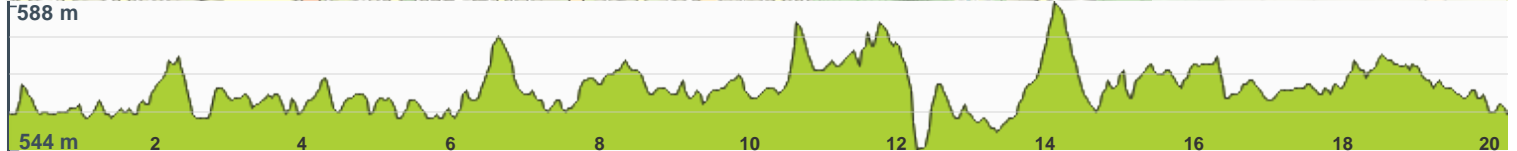

Coastrek Canberra 2024 - 20km Event

ROUTE DIRECTIONS

No	Km	Turn	Directions
1	0.000	↗	Start at Lennox Gardens - Woohoo!
2	0.174	↖	Veer left to remain on the path
3	2.063	↗	Turn right to follow the ramp up to Kings Avenue Bridge
4	2.361		Keep to the left-hand-side path of Kings Avenue Bridge & cross over the water
5	2.794		Veer left off the Kings Avenue path to rejoin the Lake Burley Griffin path
6	2.856	←	Turn left
7	2.921	→	Turn right to follow the RG Menzies walk
8	5.381	↙	Continue on the Lake Burley Griffin path
9	6.156		Stay straight on the Lake Burley Griffin path
10	6.862	↗	Veer right to continue on the Lake Burley Griffin path
11	7.284		Take the stairs right up to the footbridge
12	7.428		Take the ramp down off the footbridge to continue on the Lake Burley Griffin path
13	8.251	↖	Keep right to continue on the Lake Burley Griffin path
14	11.949		You have reached the Picnic Ground Luv Stop! Take a break, grab a snack, drink some water and rest those feet! Only 8km to go.
15	13.044	↖	Keep left to continue on the Lake Burley Griffin path
16	19.592	←	Turn left off the Lake Burley Griffin Path towards Lennox Gardens
17	20.229		Finish at Lennox Gardens - You did it!