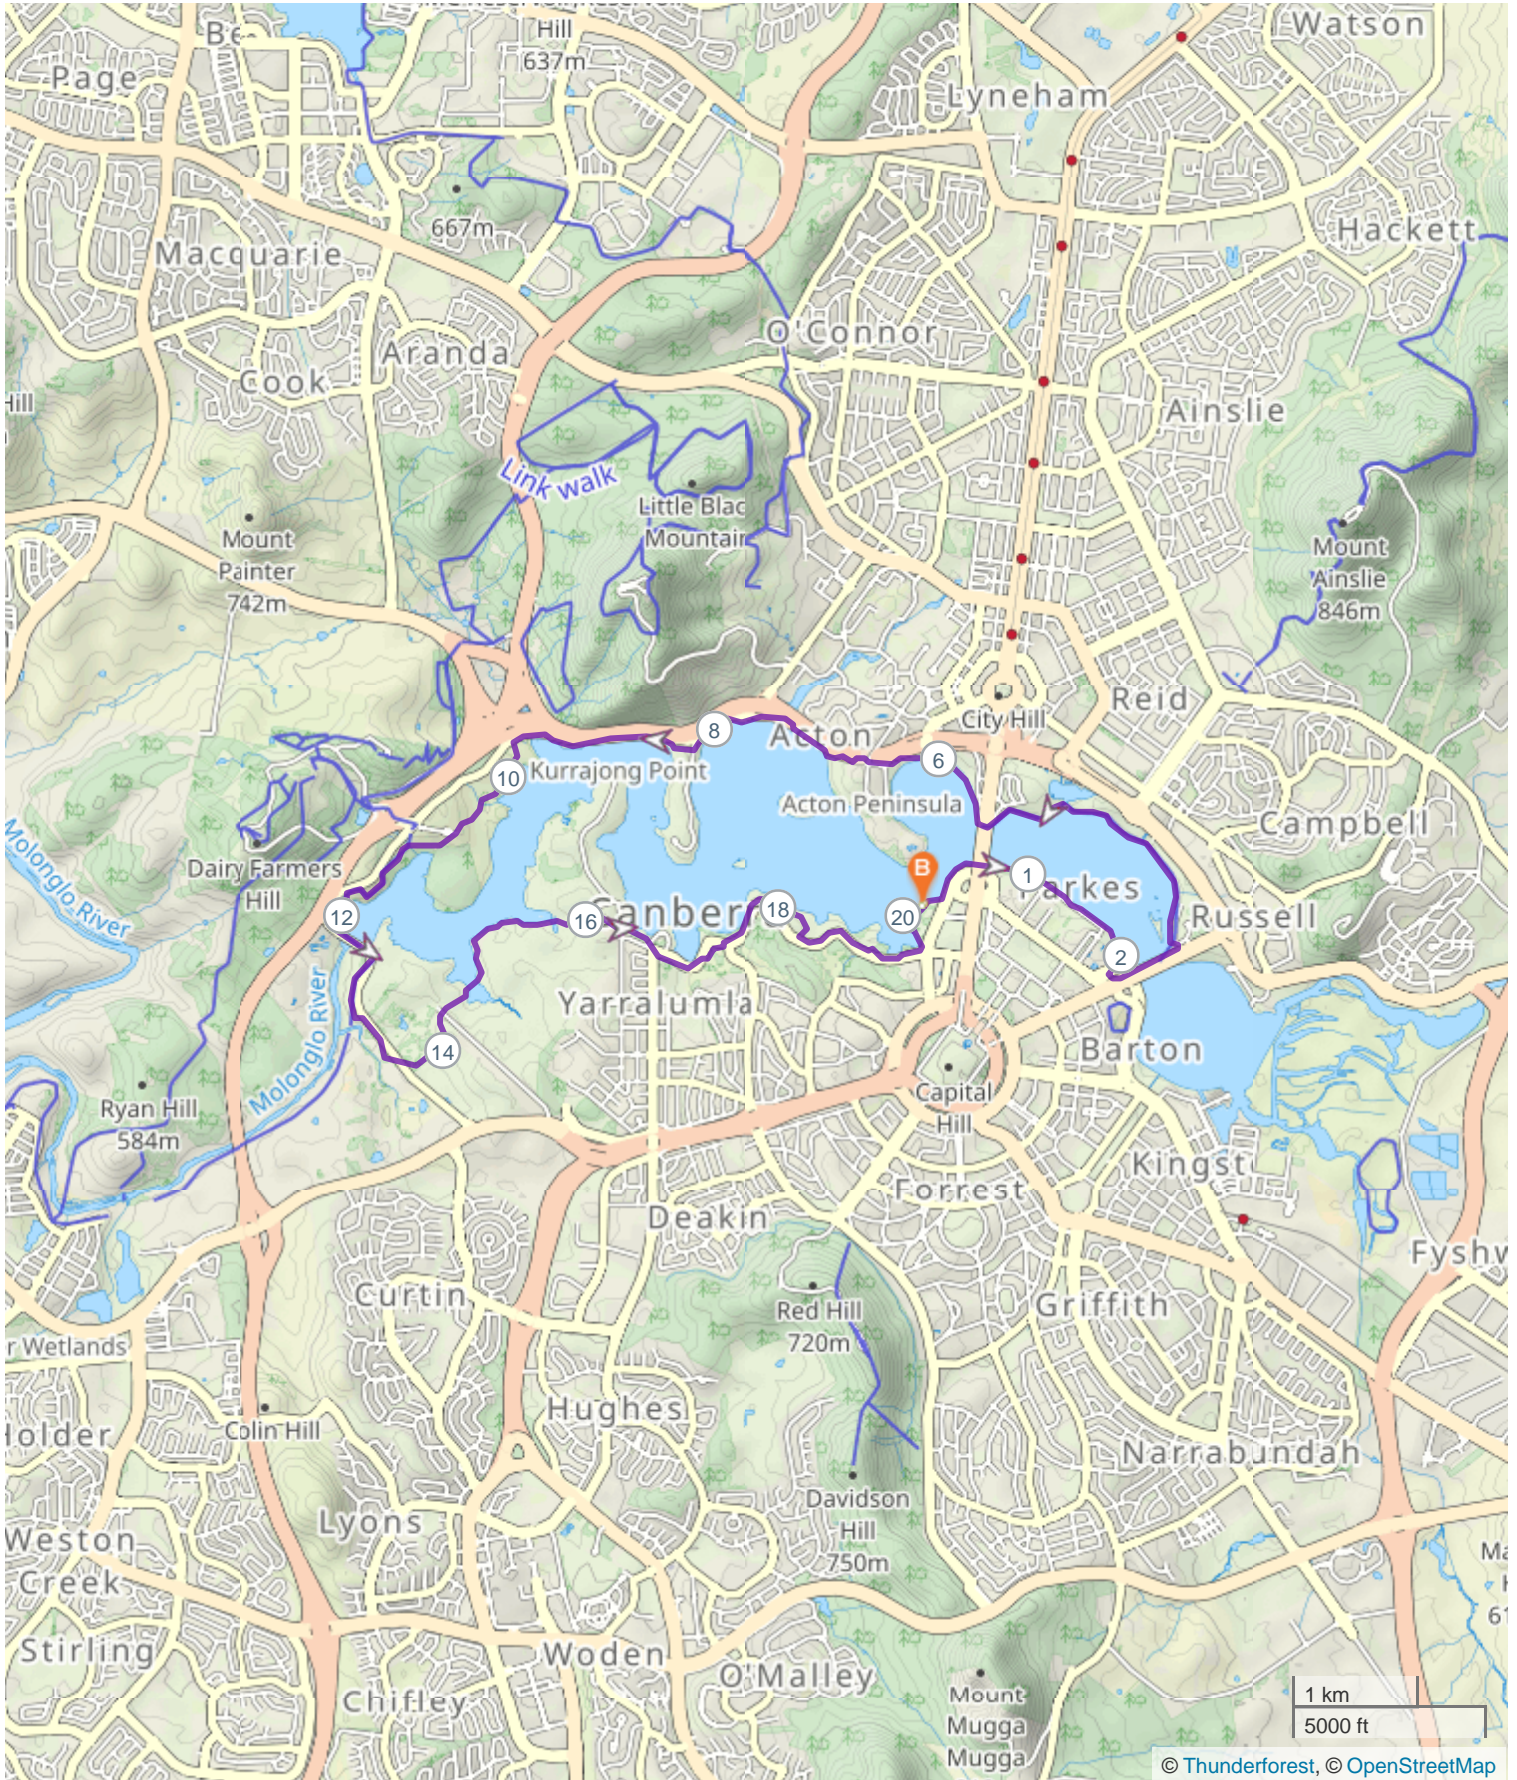

Coastrek Canberra 2024 - 20km Event

ROUTE DIRECTIONS

No	Km	Turn	Directions
1	0.000	↗	Start at Lennox Gardens - Woohoo!
2	0.174	↖	Veer left to remain on the path
3	2.063	↗	Turn right to follow the ramp up to Kings Avenue Bridge
4	2.361		Keep to the left-hand-side path of Kings Avenue Bridge & cross over the water
5	2.794		Veer left off the Kings Avenue path to rejoin the Lake Burley Griffin path
6	2.856	←	Turn left
7	2.921	→	Turn right to follow the RG Menzies walk
8	5.381	↙	Continue on the Lake Burley Griffin path
9	6.156		Stay straight on the Lake Burley Griffin path
10	6.862	↗	Veer right to continue on the Lake Burley Griffin path
11	7.284		Take the stairs right up to the footbridge
12	7.428		Take the ramp down off the footbridge to continue on the Lake Burley Griffin path
13	8.251	↖	Keep right to continue on the Lake Burley Griffin path
14	11.949		You have reached the Picnic Ground Luv Stop! Take a break, grab a snack, drink some water and rest those feet! Only 8km to go.
15	13.044	↖	Keep left to continue on the Lake Burley Griffin path
16	19.592	←	Turn left off the Lake Burley Griffin Path towards Lennox Gardens
17	20.229		Finish at Lennox Gardens - You did it!