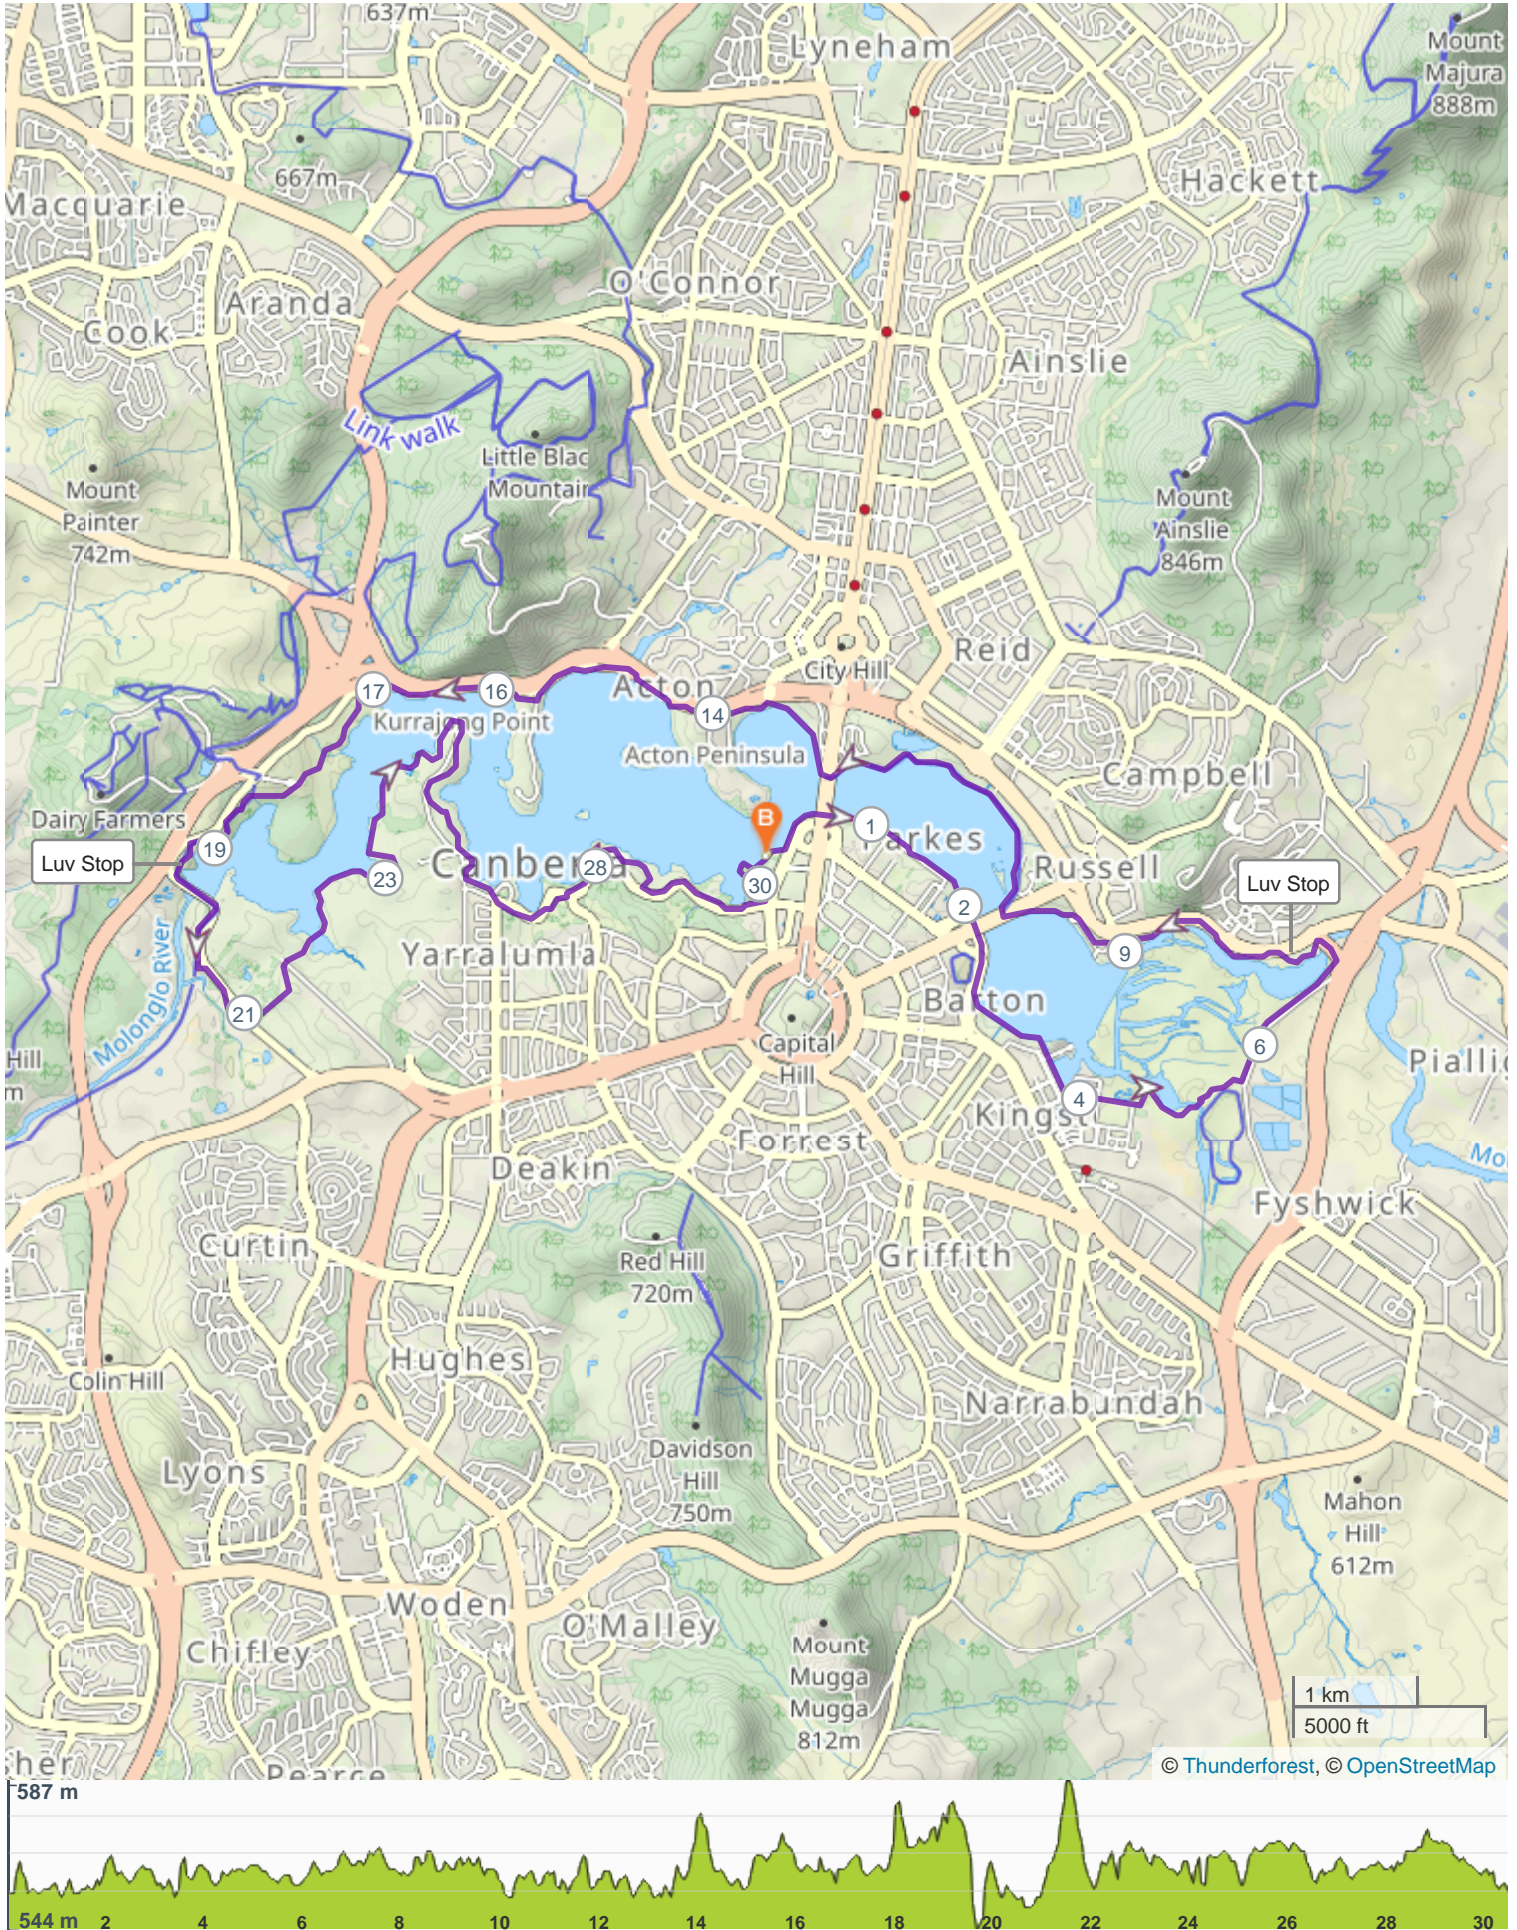

Coastrek Canberra 2024 - 30km Event

ROUTE DIRECTIONS

No	Km	Turn	Directions
1	0.000		Start at Lennox Gardens - Woohoo!
2	0.171	↖	Veer left to remain on the path
3	3.423	↗	Follow the path to the right and walk along the Kingston Foreshore
4	3.902	↖	Turn left & keep on the left-hand-side of the Eyre Street, following the path
5	4.508	←	After 700m turn left to follow the Jerrabomberra wetlands walk
6	5.232	↖	Keep left
7	5.661	←	Veer left and follow the path alongside Dairy road
8	7.128	↖	Veer left following path after crossing Dairy Flat Bridge
9	7.449	↗	You have reached the Burley Griffin Canoe Club Luv Stop! Take a break, grab a snack, drink some water and rest those feet! You're at the 7.5km mark.
10	8.991	↗	Take the path to the right before North Canberra Hospital
11	10.179	↗	Continue on RG Menzies Walk
12	12.800	↗	Continue on the Lake Burley Griffin path
13	13.586		Stay straight on the Lake Burley Griffin path
14	14.272		Veer right to continue on the Lake Burley Griffin path
15	14.701		Take the stairs right up to the footbridge
16	14.826		Take the ramp down off the footbridge to continue on the Lake Burley Griffin path
17	15.649		Keep right to continue on the Lake Burley Griffin path
18	19.335		You have reached the Picnic Ground Luv Stop! Take a break, grab a snack, drink some water and rest those feet! Only 11km to go.
19	20.426	↖	Keep left to continue on the Lake Burley Griffin path
20	23.135	←	Turn left off the Lake Burley Griffin Path towards Weston Park
21	23.260	↖	After 100m, turn left to continue along the path towards Weston Park
22	26.642	←	Turn left to rejoin the Lake Burley Griffin path
23	29.838	←	Turn left off the Lake Burley Griffin Path towards Lennox Gardens
24	30.469		Finish at Lennox Gardens - You did it!